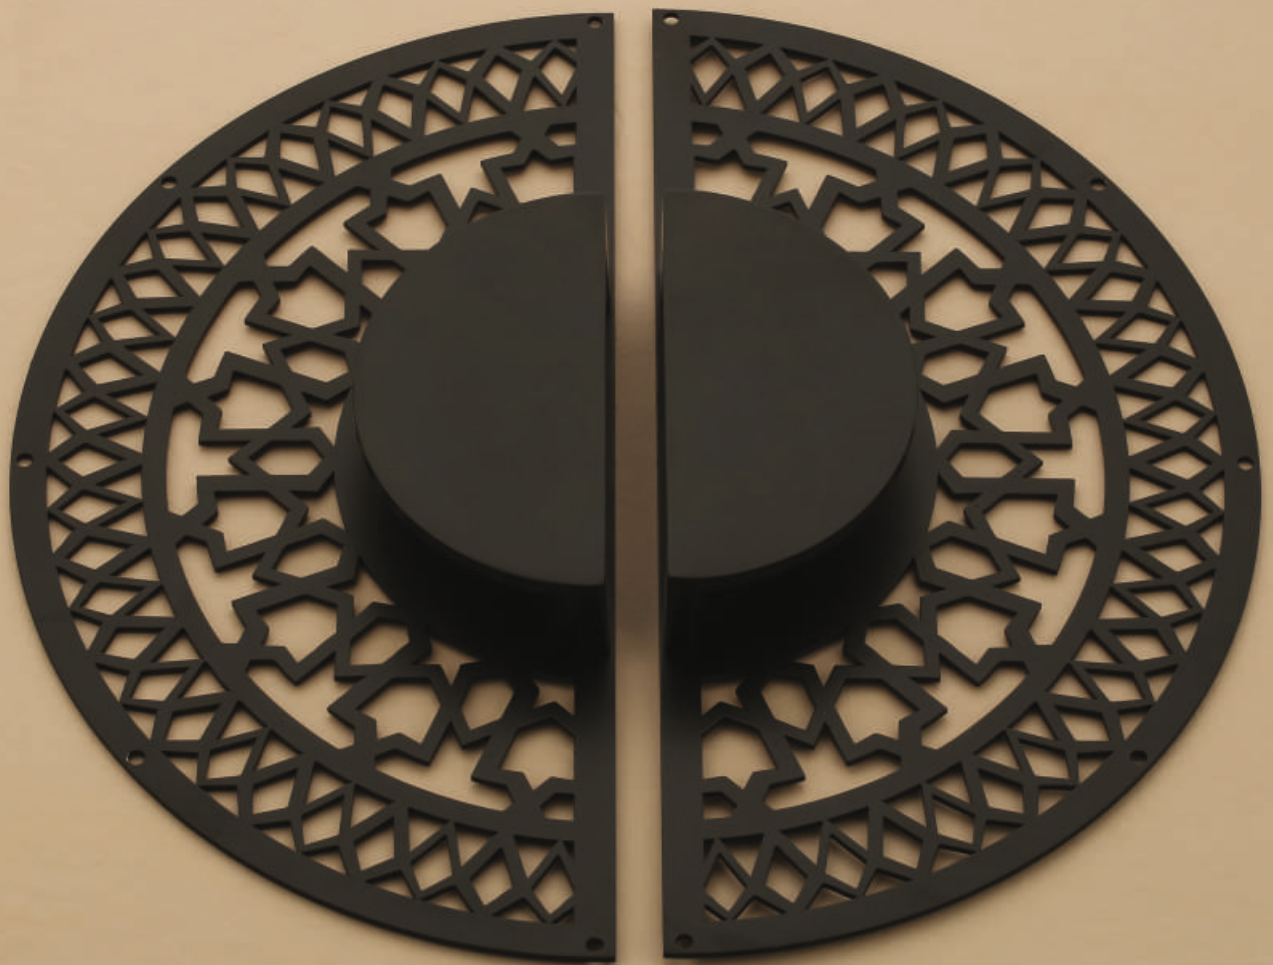

PG-90

GLASS DOOR & PULL HANDLE

Model No. **5001**