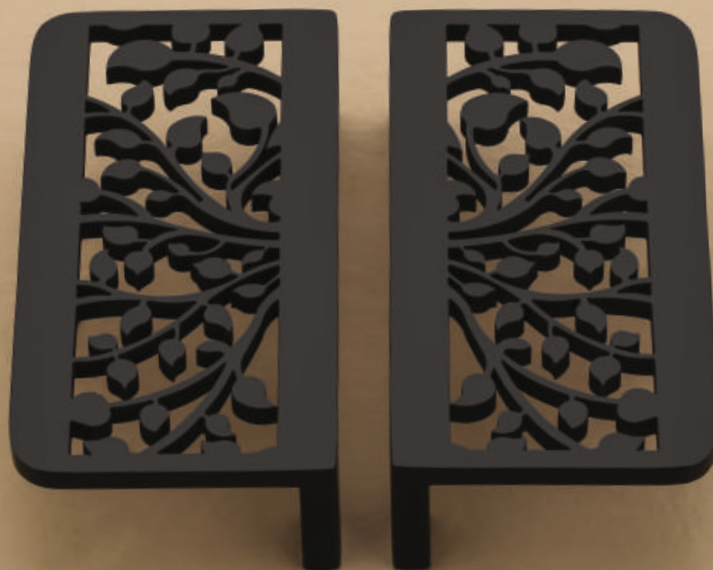

## Model No. 2012

Finish

AB, PVD Gold, PVD Rose Gold, PVD Black

Size in Inch

2"

5"

8"

—