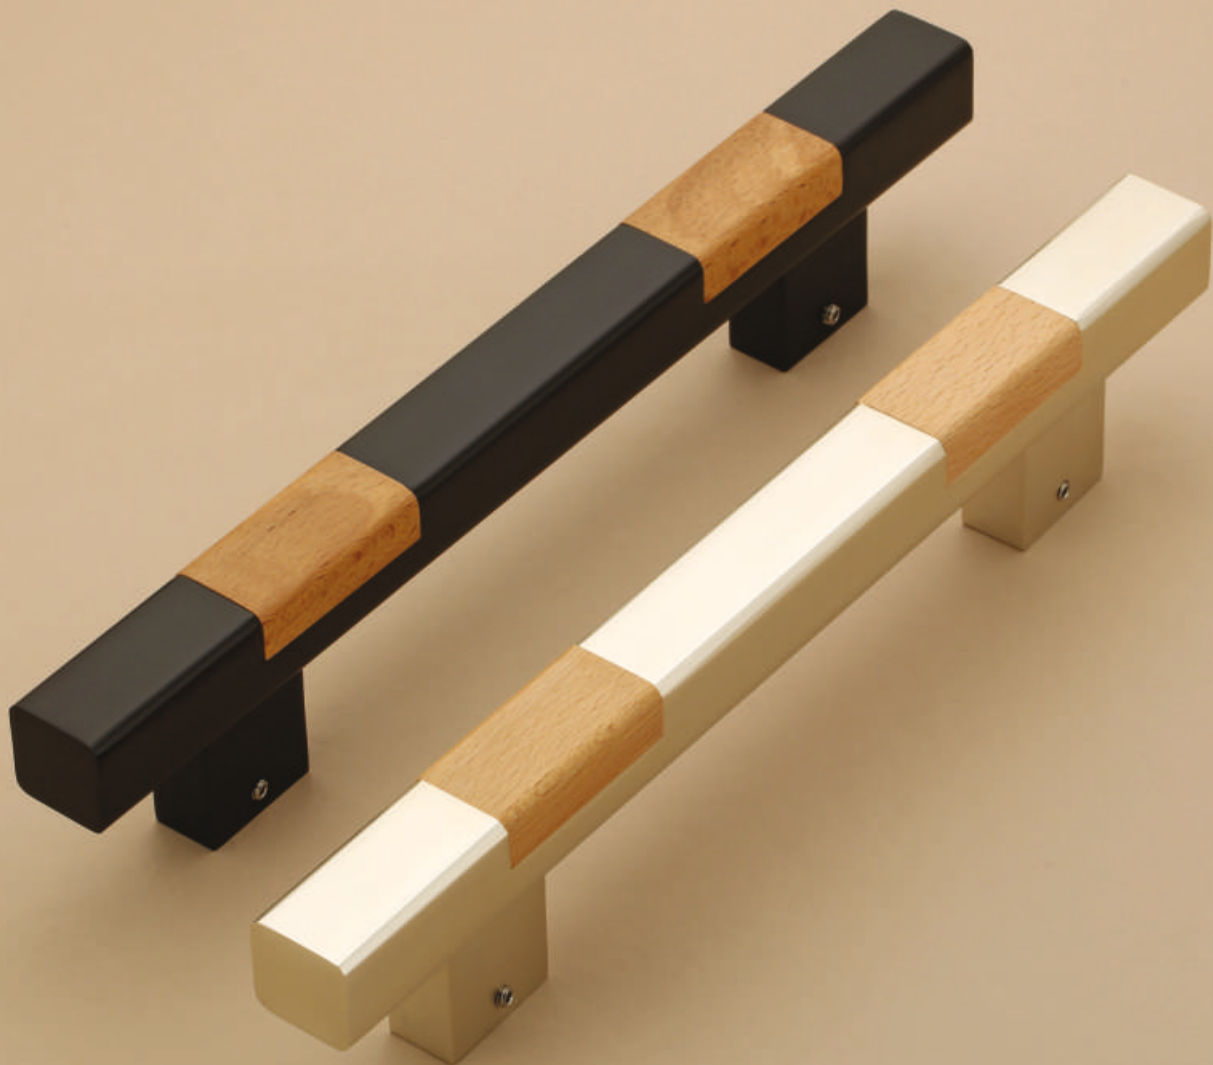

PG-70

Material : Aluminium

GLASS DOOR & PULL HANDLE

Model No. **120**

Finish

Black/Wood, SS/Wood, Matt/Wood

Size in mm

300 | 380 | 450 | 600 | — | —

Packing Per Box

01 | 01 | 01 | 01 | — | —

Hole To Hole Distance

200 | 300 | 350 | 500 | — | —