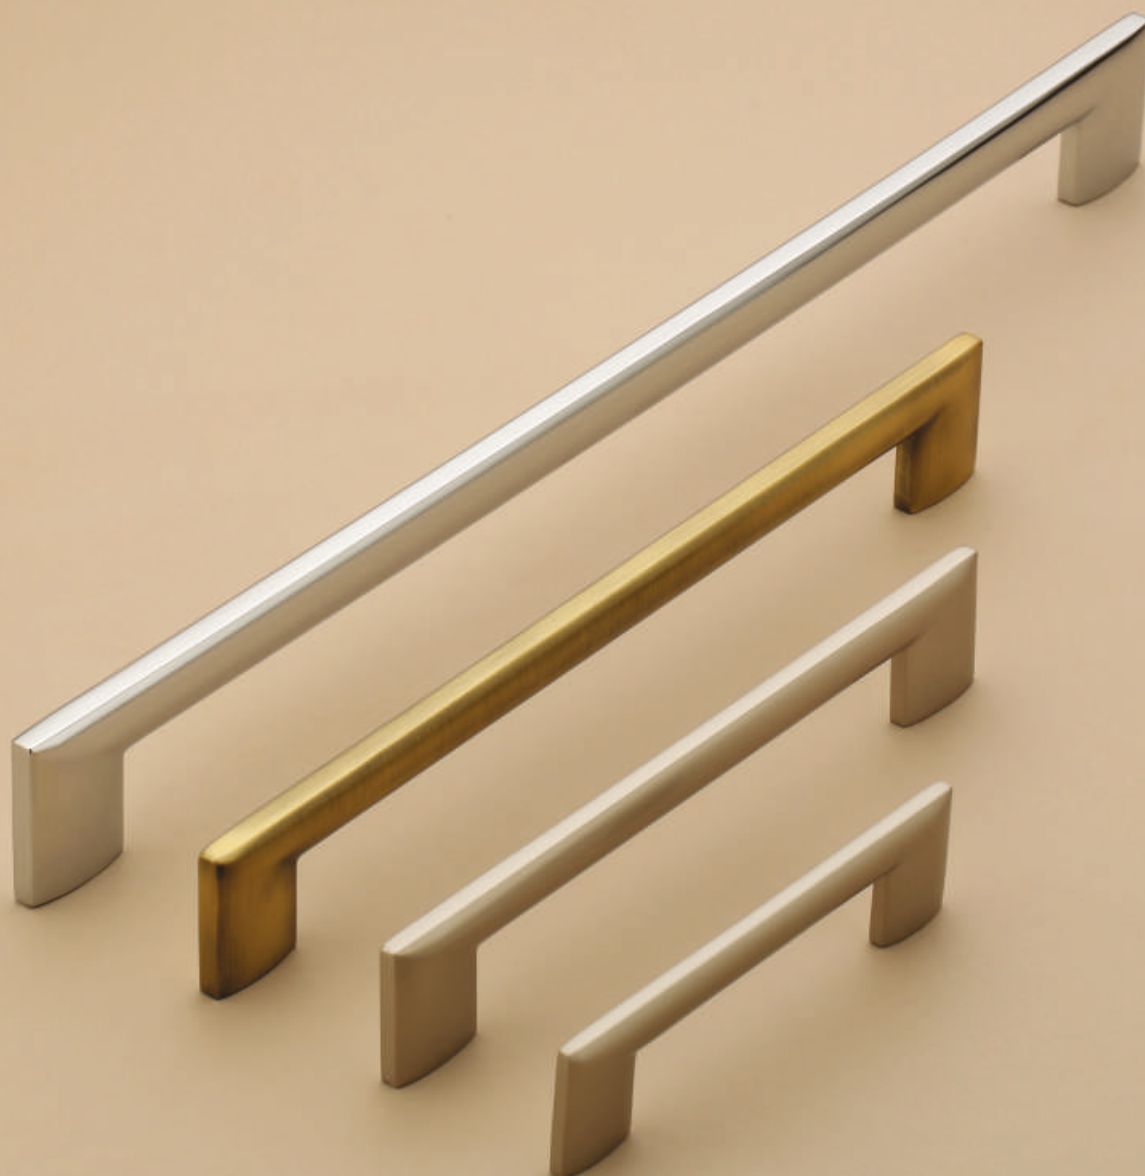

PG-43

Material : Zinc Alloy

CABINET HANDLE

Model No. **344**