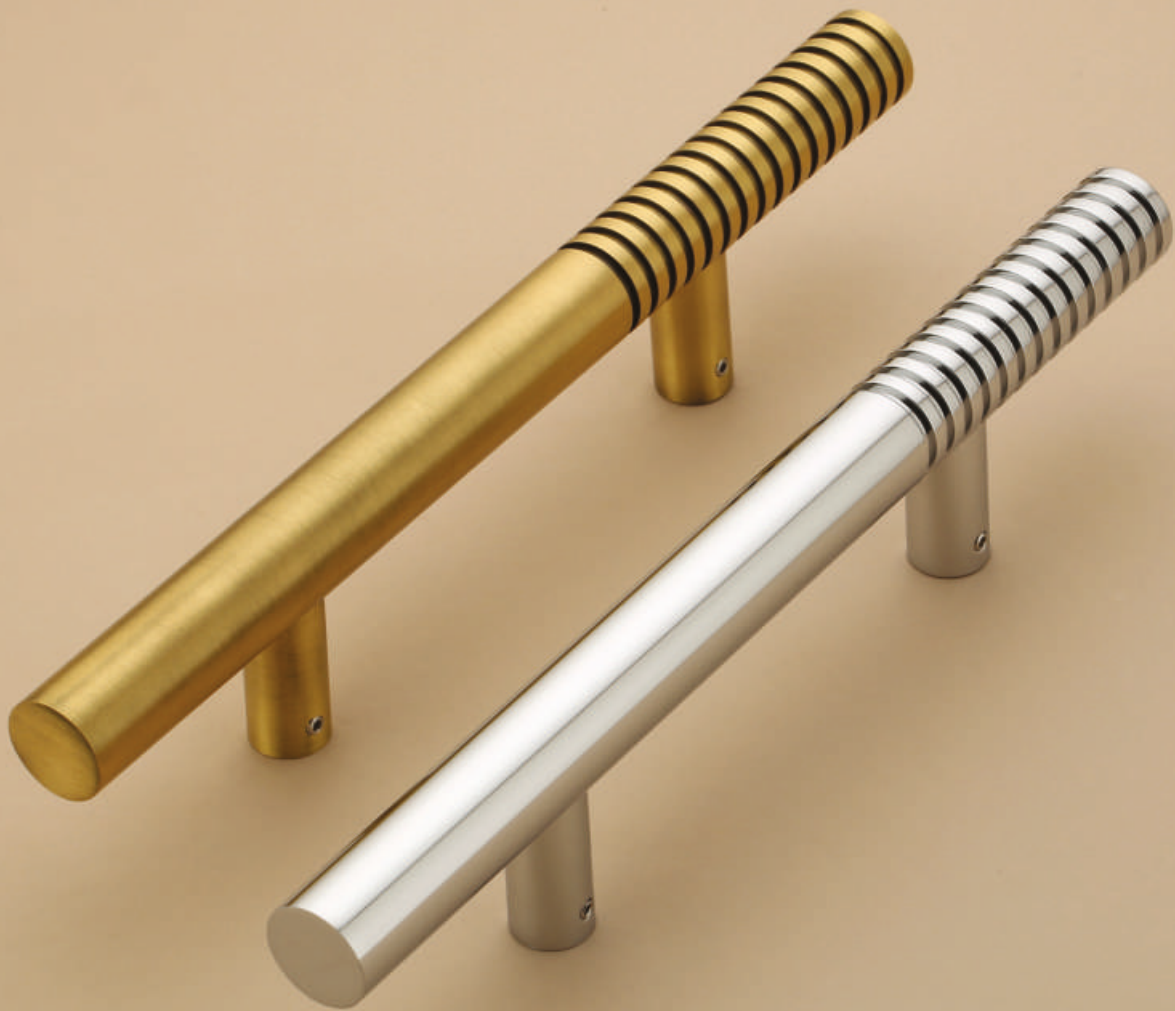

PG-61

Material : Aluminium

GLASS DOOR & PULL HANDLE

Model No. **102**

Finish

B. Antique, C.P.

Size in mm

300 | 380 | 450 | 600 | — | —

Packing Per Box

01 | 01 | 01 | 01 | — | —

Hole To Hole Distance

150 | 300 | 250 | 350 | — | —