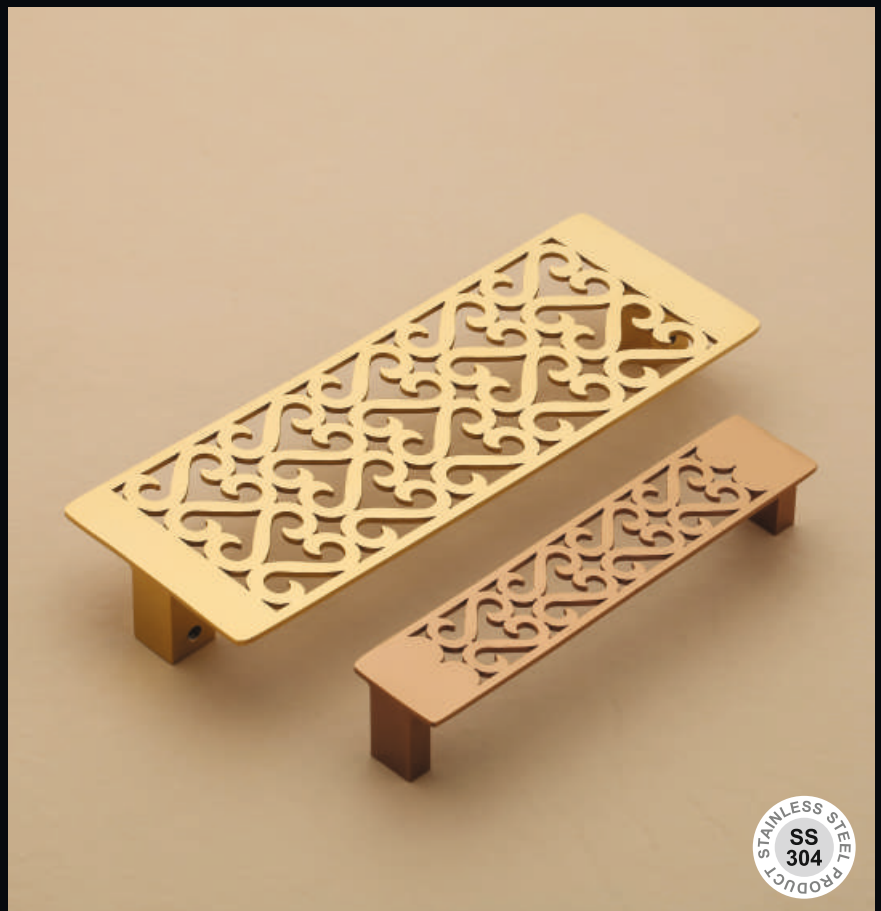

## Model No. 2016

Finish

PVD Gold, PVD Rose Gold  
 PVD Black, AB

Size in Inch

160 | 192 | — | — | — | —

Packing Per Box

2 Set | 1 Set | — | — | — | —

PG-90