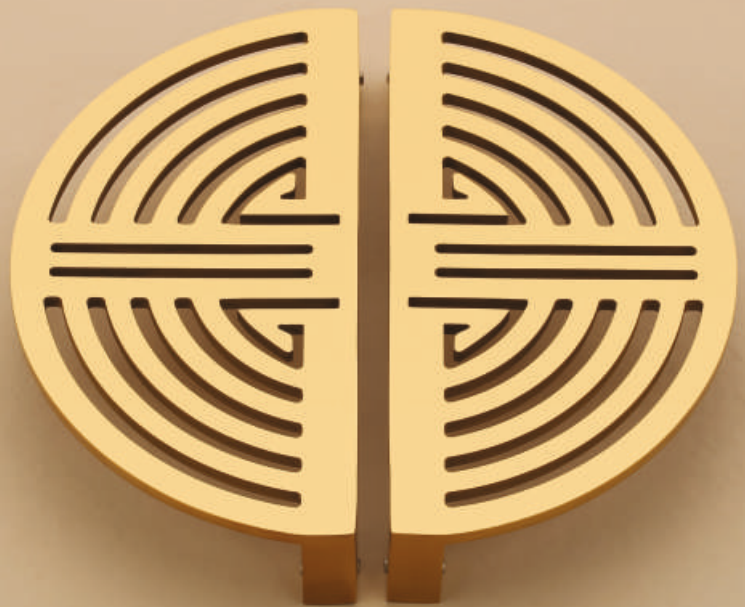

Model No. 2006

Finish

AB, PVD Gold, PVD Rose Gold, PVD Black

Size in Inch

2" | 5" | 8" | —

Packing Per Box

15 Pcs | 1 Set | 1 Set | —