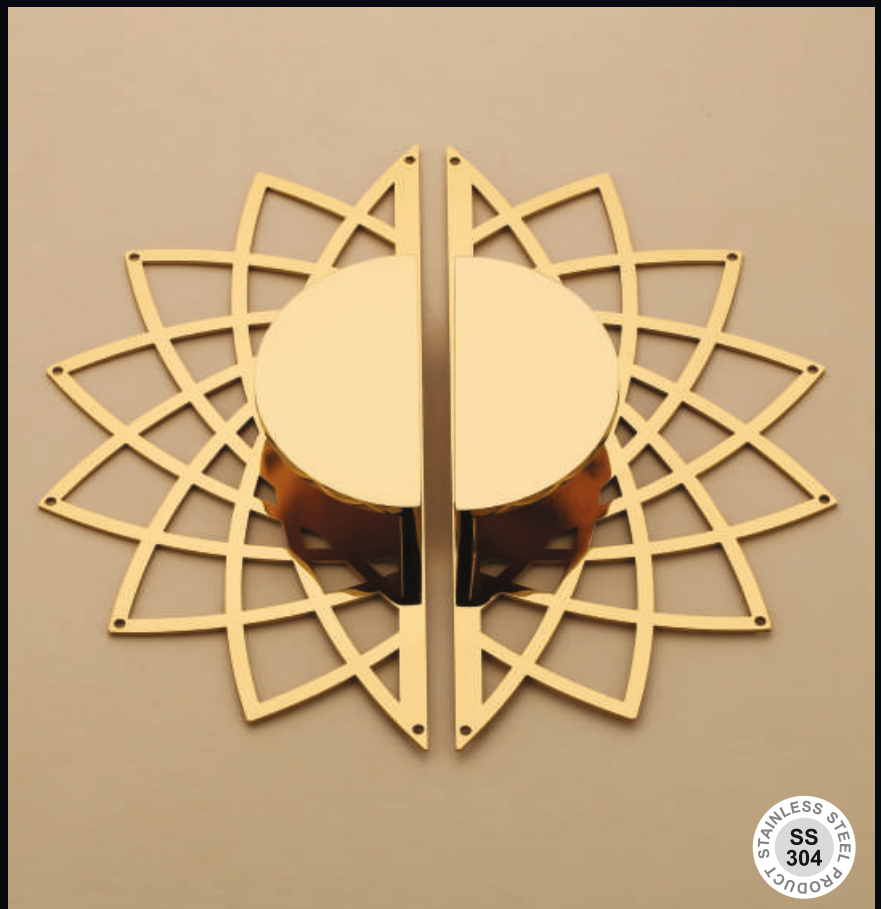

PG-91

Model No. 5002

Finish

PVD Black, PVD Gold, PVD RG, AB

Size in Inch

12"

18"

Packing Per Box

1 Set

1 Set

GLASS DOOR & PULL HANDLE

Model No. 5003

Finish

PVD Black, PVD Gold, PVD RG, AB

Size in Inch

12"

18"

Packing Per Box

1 Set

1 Set