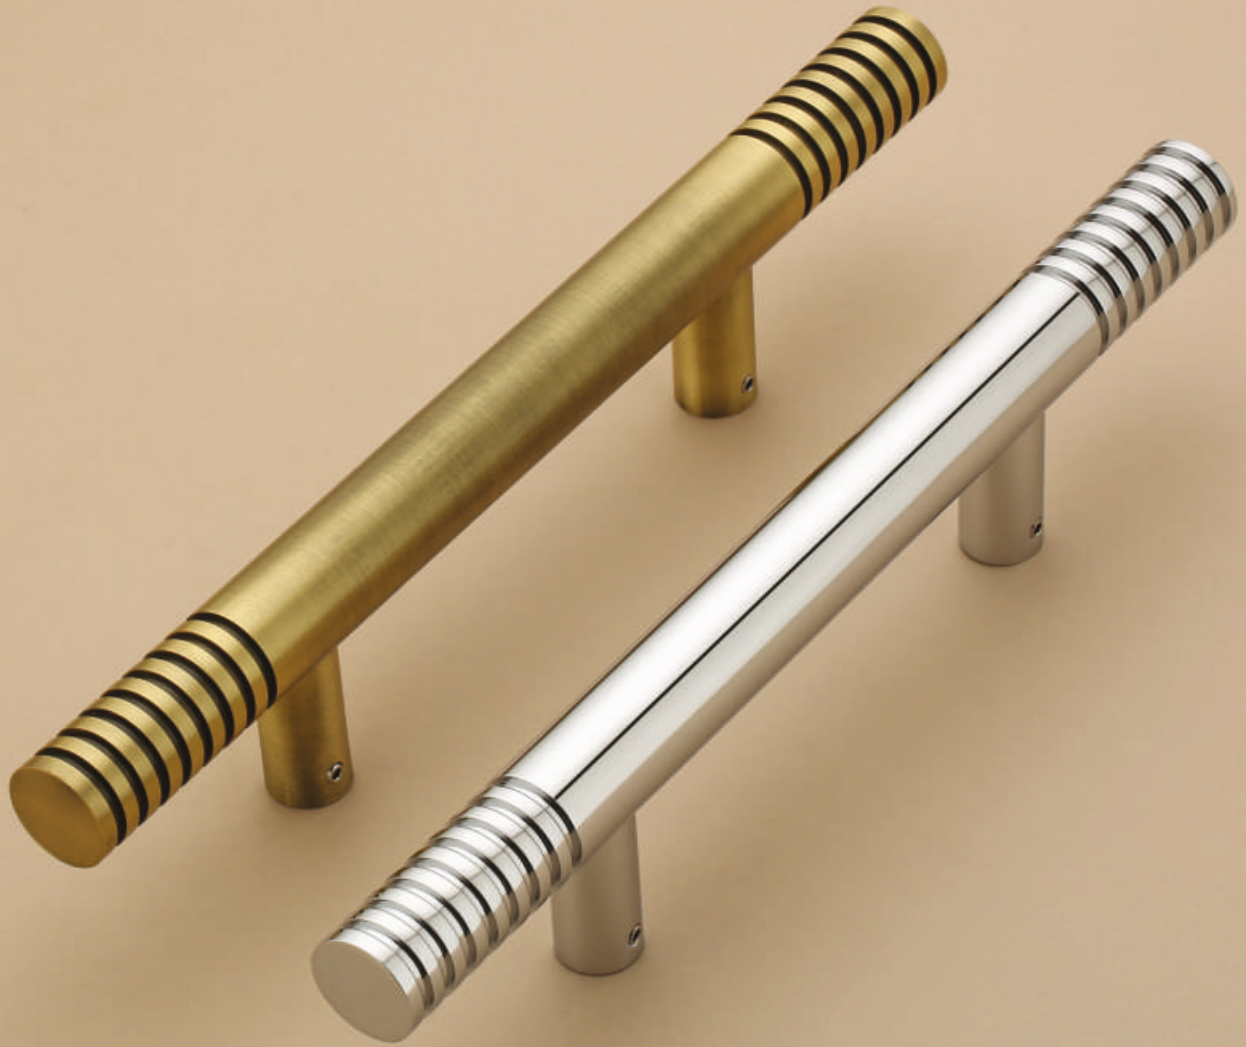

PG-62

Material : Aluminium

GLASS DOOR & PULL HANDLE

Model No. **103**

Finish

B. Antique, C.P., Chrome/TT

Size in mm

300 | 380 | 450 | 600 | — | —

Packing Per Box

01 | 01 | 01 | 01 | — | —

Hole To Hole Distance

150 | 300 | 250 | 350 | — | —