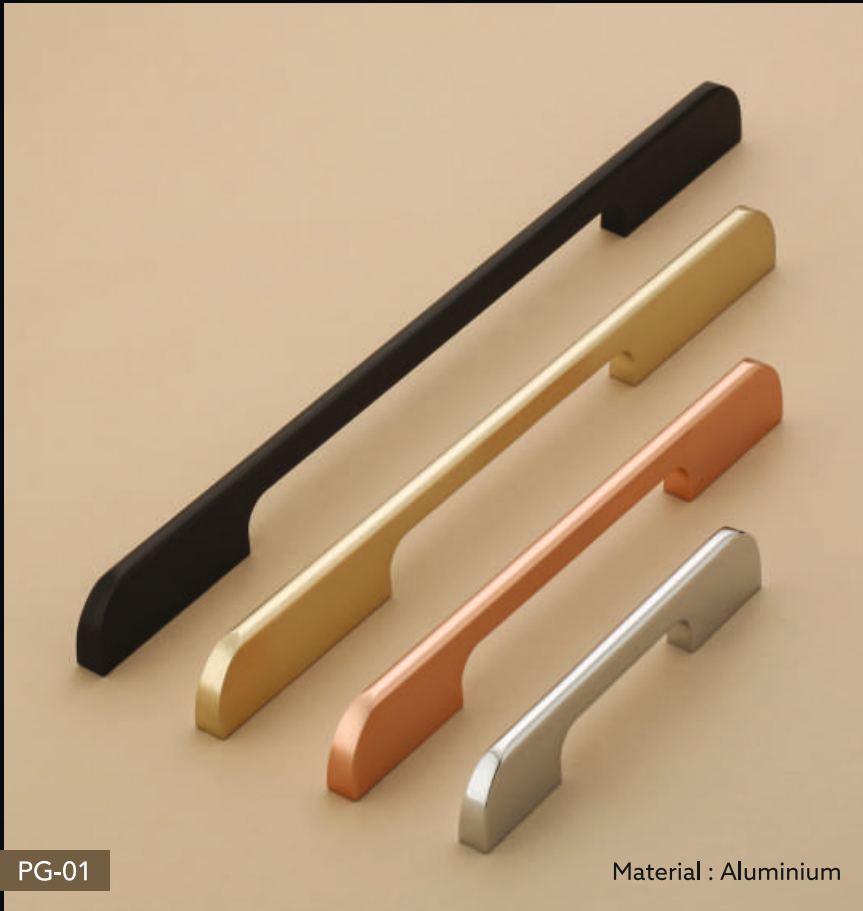

We are proud of our immaculate hardware accessory offerings, and our dedication to designing and delivering only the best has helped the brand become a great success so quickly.

We offer Cabinet Handles, Main Door Handles, Knobs, and Drawer Pulls, and in addition, Decor also offers a comprehensive selection of high-quality hardware. Decor offers exclusive designs in a wide range of materials, sizes, and finishes.

WELL  
COME  
TO  
DECORE

elevate  
your space  
with

AN ISO 9001 : 2015 CERTIFIED COMPANY®

**DECORE**

DECORATIVE HARDWARE COLLECTION

PG-01

Material : Aluminium