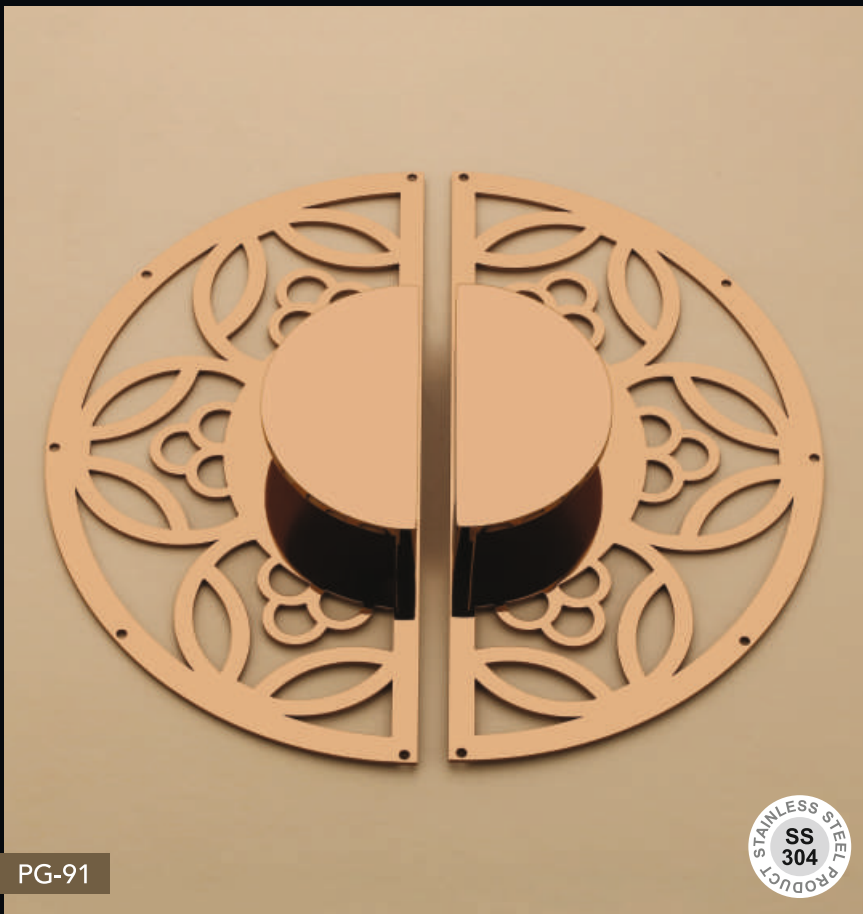

PG-91

Model No. 5002

Finish

PVD Black, PVD Gold, PVD RG, AB

Size in Inch

12"

18"

Packing Per Box

1 Set

1 Set

GLASS DOOR & PULL HANDLE

Model No. 5003

Finish

PVD Black, PVD Gold, PVD RG, AB

Size in Inch

12"

18"

Packing Per Box

1 Set

1 Set