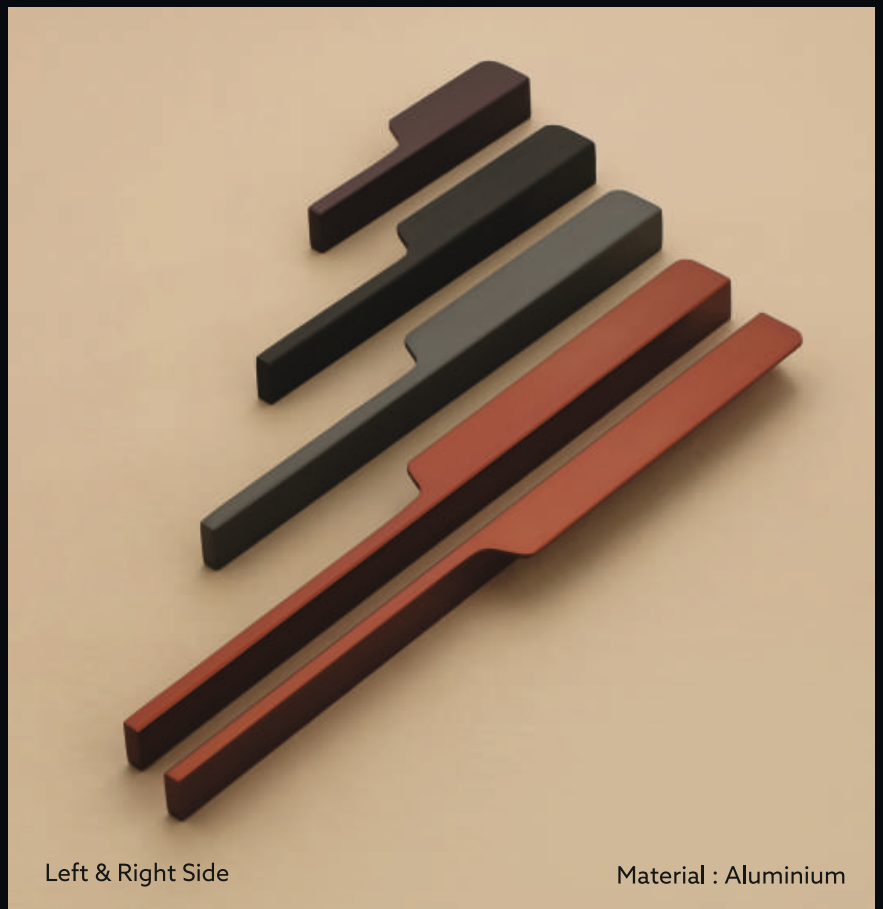

Left & Right Side

Material : Aluminium