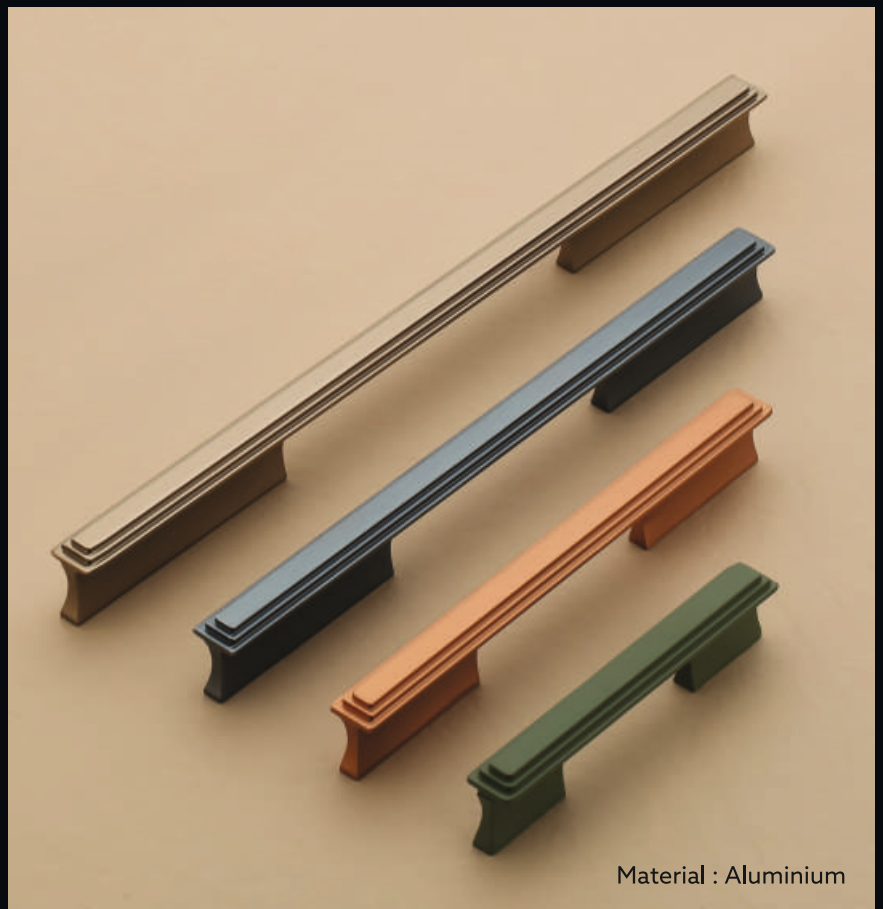

Packing Per Box

25 | 15 | 10 | 10 | — | —