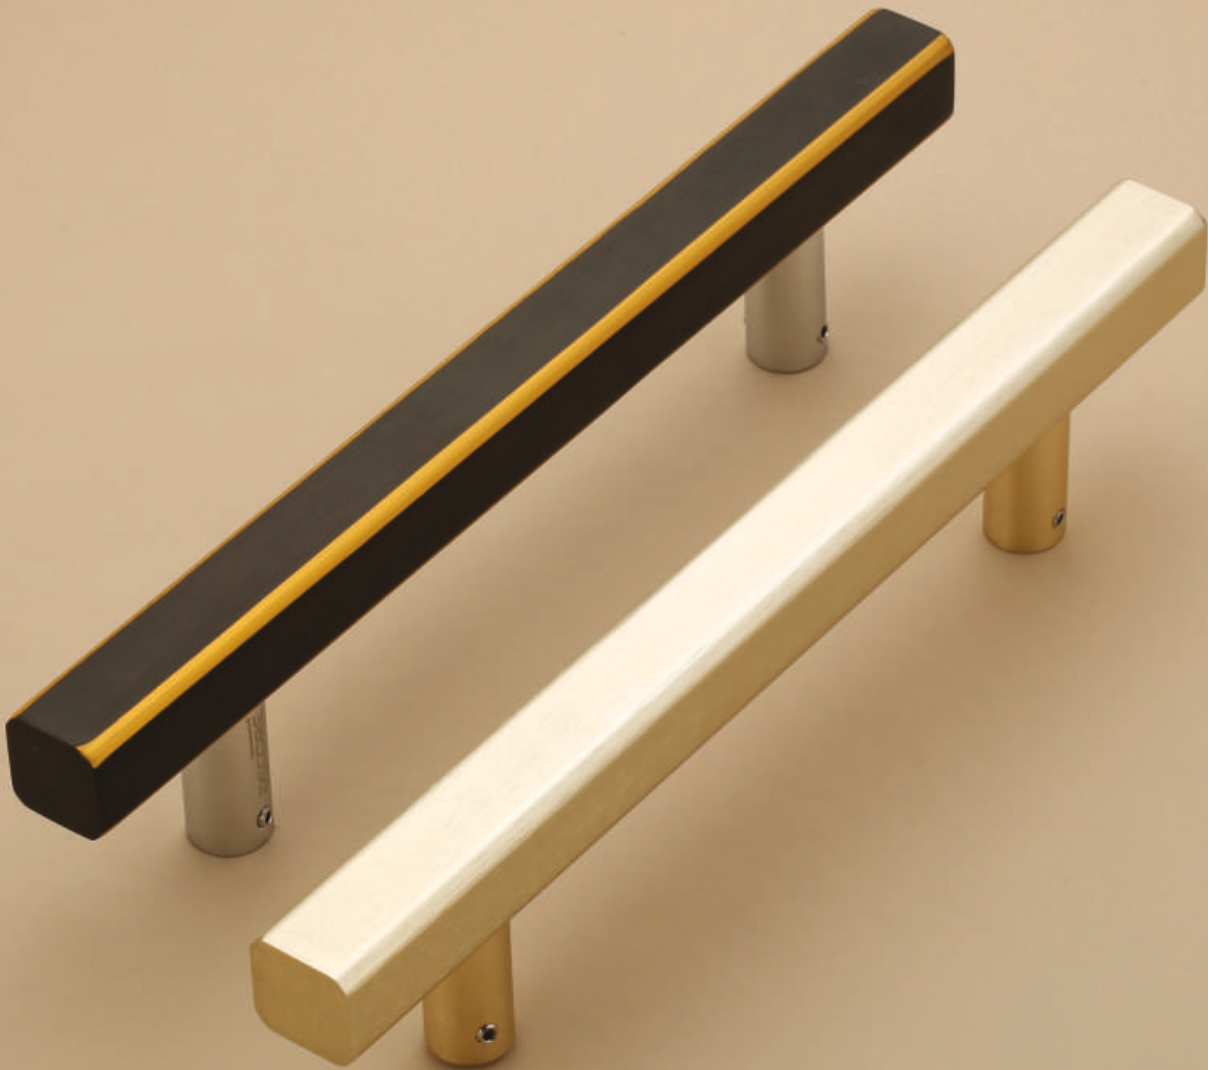

PG-67

Material : Aluminium

GLASS DOOR & PULL HANDLE

Model No. **111**

Finish

Black/TT, Matt, Rose Gold

Size in mm

300 | 380 | 450 | 600 | — | —

Packing Per Box

01 | 01 | 01 | 01 | — | —

Hole To Hole Distance

200 | 300 | 350 | 500 | — | —