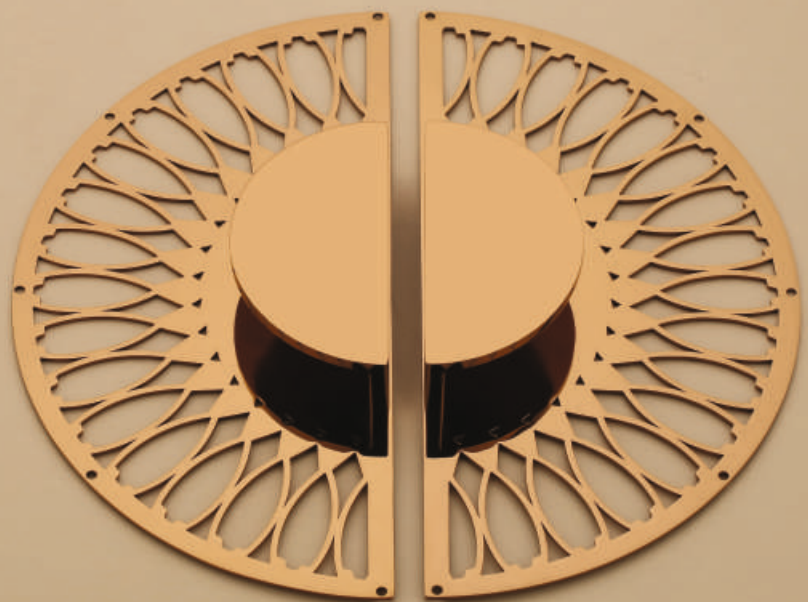

PG-92

Model No. **5004**

Finish

PVD Black, PVD Gold, PVD RG, AB

Size in Inch

12"

18"

Packing Per Box

1 Set

1 Set

GLASS DOOR & PULL HANDLE

Model No. **5005**

Finish

PVD Black, PVD Gold, PVD RG, AB

Size in Inch

12"

18"

Packing Per Box

1 Set

1 Set