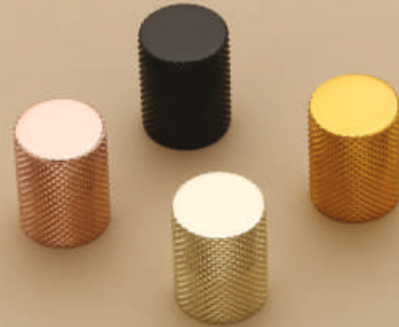

Gold, Black, Matt  
 Rose Gold, SS Matt

Model No. **807**

Material : Zinc Alloy

**Size** : Small Big  
**Packing** : 30 Pcs 25 Pcs

**Finish**  
 Black-B.A., Coco  
 Coco-White

Model No. **808**

Material : Aluminium