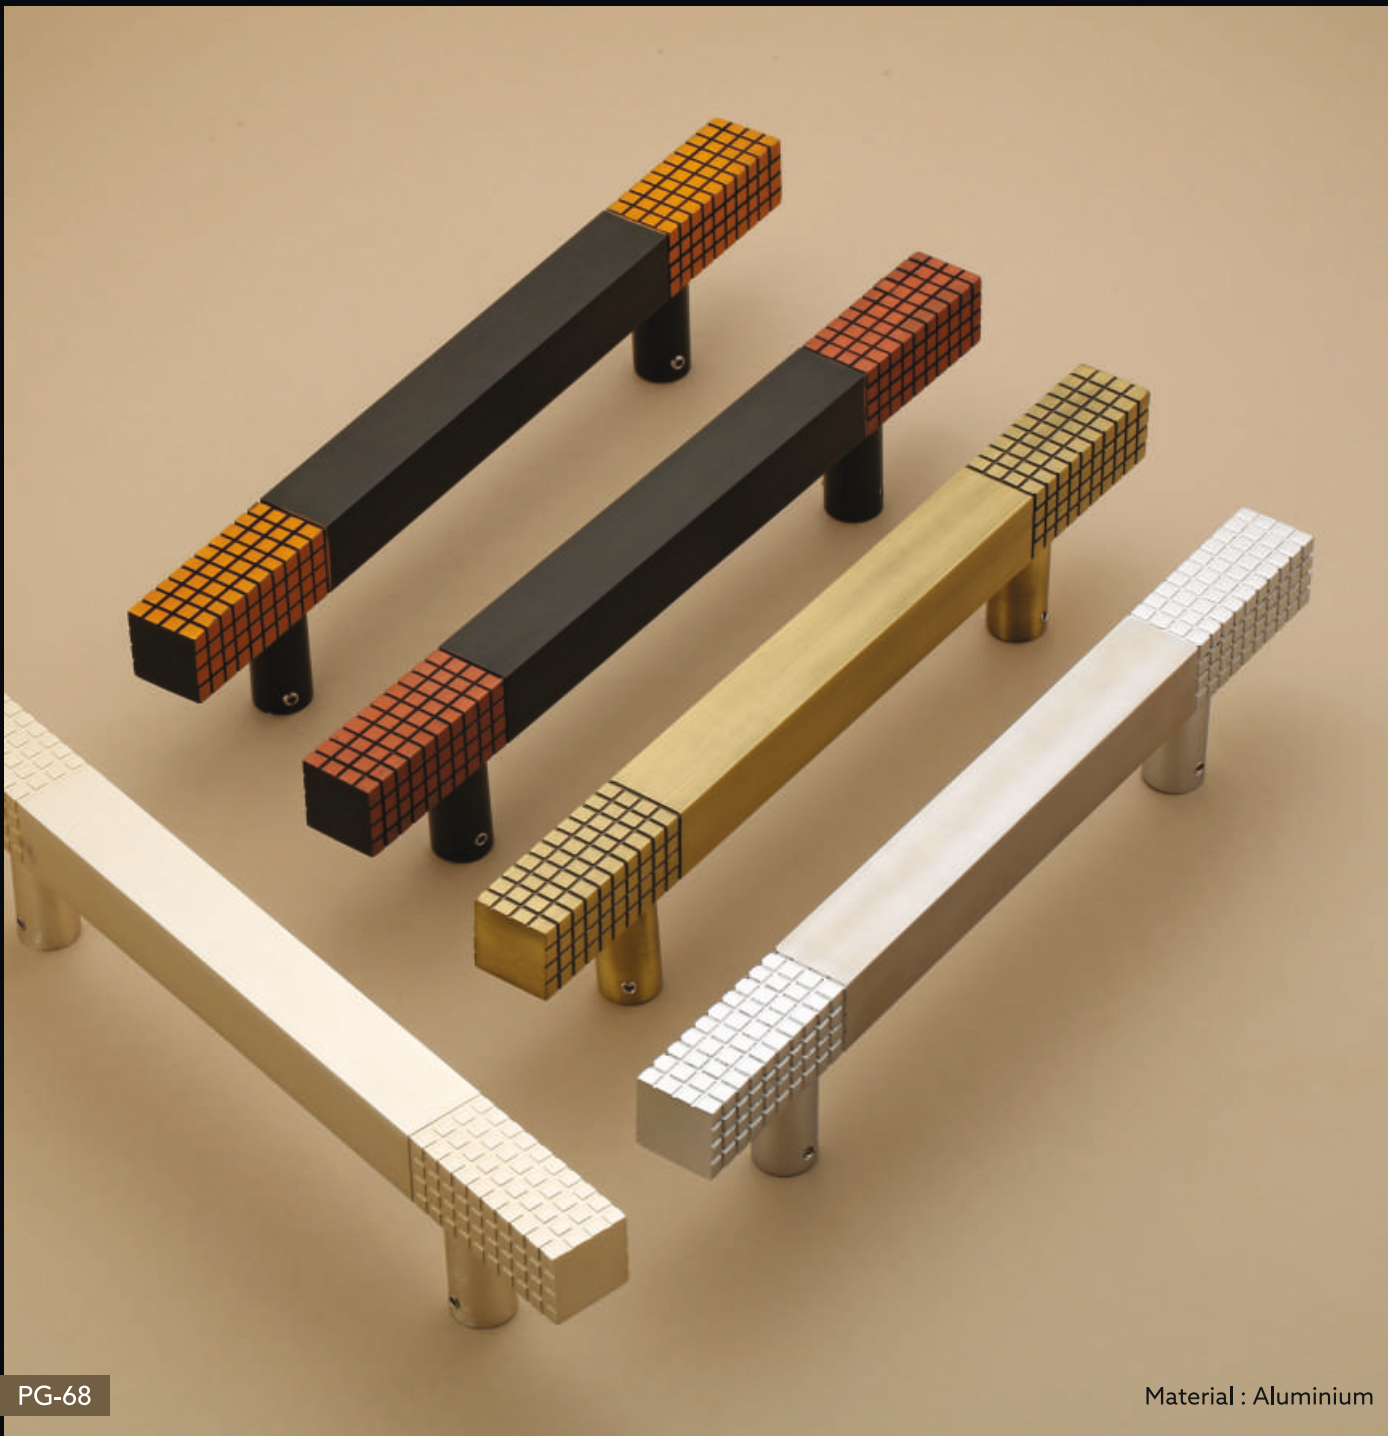

PG-68

Material : Aluminium

GLASS DOOR & PULL HANDLE

Model No. **116**

Finish

Black/Gold, Black/Copper, B.A., Matt, Chrome/T.T.

Size in mm

300 | 450 | 600 | — | — | —

Packing Per Box

01 | 01 | 01 | — | — | —

Hole To Hole Distance

200 | 350 | 500 | — | — | —